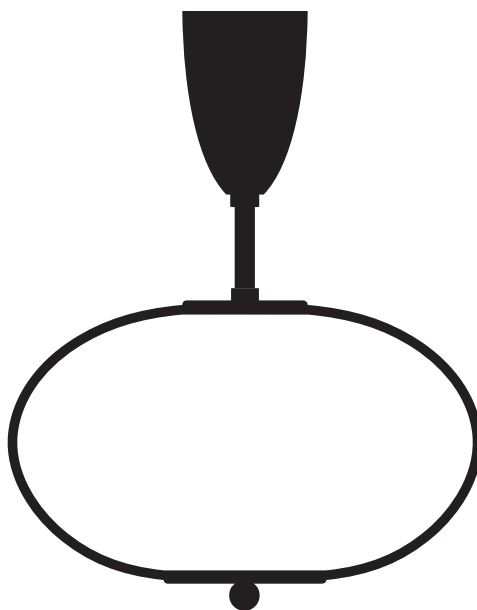

Product
sheet

Delivery delays
8 weeks

Materials Fluted brass, mouth blown glass sculpted with a diamond saw

Available finishes

 Brass	Polished lacquered Polished unlacquered	Brushed
 Nickel	Polished lacquered	Brushed

Available colors
For the glass

 Enamel Soft White	 Rich Grey	 Opale Grey
 Mustard Yellow	 Soft Rose	 Jade Green

Dimensions

H. 400 mm
W. 320 mm
4,7 kg

Glass dimensions H. 190 mm
W. 320 mm

Light sources 1 x Led G9 / 5W. 220V **Class 1**

Thread guard dimensions

H. 110 mm
Ø. 80 mm