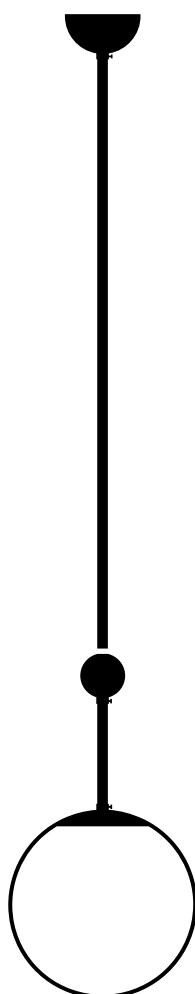

Product
sheet

Delivery delays
6 to 8 weeks

Materials Smooth brass, mouth blown glass

Available finishes

 Brass	Polished lacquered Polished unlacquered	Brushed
 Nickel	Polished lacquered	Brushed

Available color
For the central tube

 Black	 Red wine	 Papyrus
 Mustard yellow	 Green pine	

Dimensions

Sphere diameter 250 mm

Light source 1 x Led G9 / 5W. 220V

Class 1

Certifications EC declaration of conformity

Notes

- Bulb is not provided
- Additional charges for any changes or special orders
- As our lamps are handcrafted, the dimensions and finishes may vary slightly from one model to another.

Fixing options

Regular thread guard

H. 53 mm
Ø. 100 mm

Plate

H. 4 mm
Ø. 150 mm

Reclining plate

H. 4 mm
Ø. 150 mm