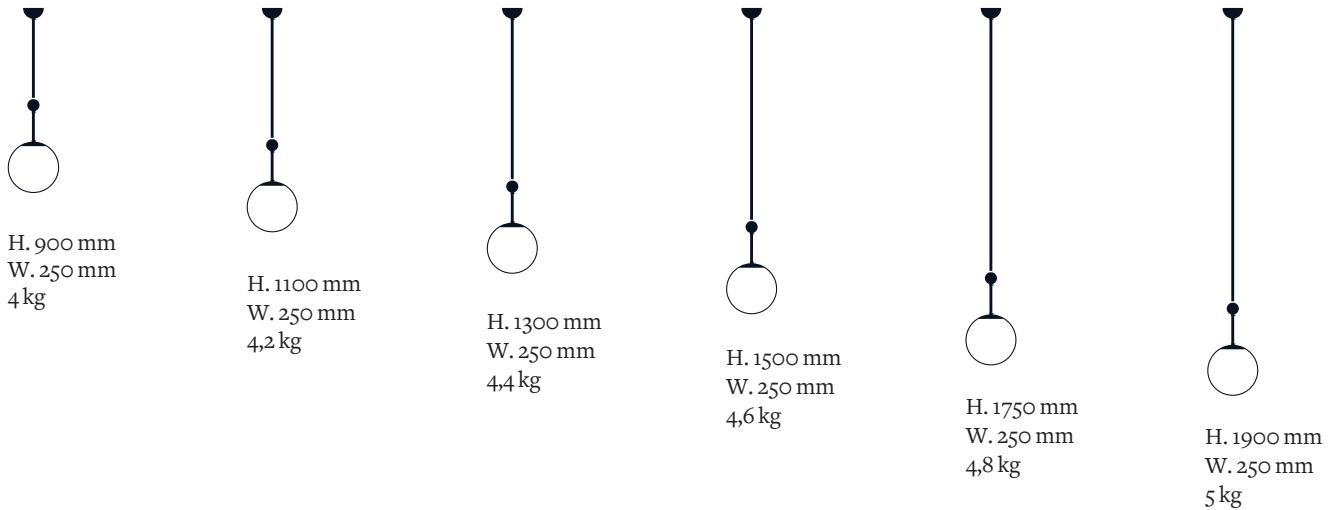

Product
sheet

Delivery delays
6 to 8 weeks

Materials Smooth brass, mouth blown glass

Available finishes

 Brass	Polished lacquered Polished unlacquered	Brushed
 Nickel	Polished lacquered	Brushed

Available color
For the central tube

 Black	 Red wine	 Papyrus
 Mustard yellow	 Green pine	

Dimensions

Sphere diameter 250 mm

Light source 1 x Led G9 / 5W. 220V

Class 1

Certifications EC declaration of conformity

Notes

- Bulb is not provided
- Additional charges for any changes or special orders
- As our lamps are handcrafted, the dimensions and finishes may vary slightly from one model to another.

Fixing options

Regular thread guard

H. 53 mm
Ø. 100 mm

Plate

H. 4 mm
Ø. 150 mm

Reclining plate

H. 4 mm
Ø. 150 mm