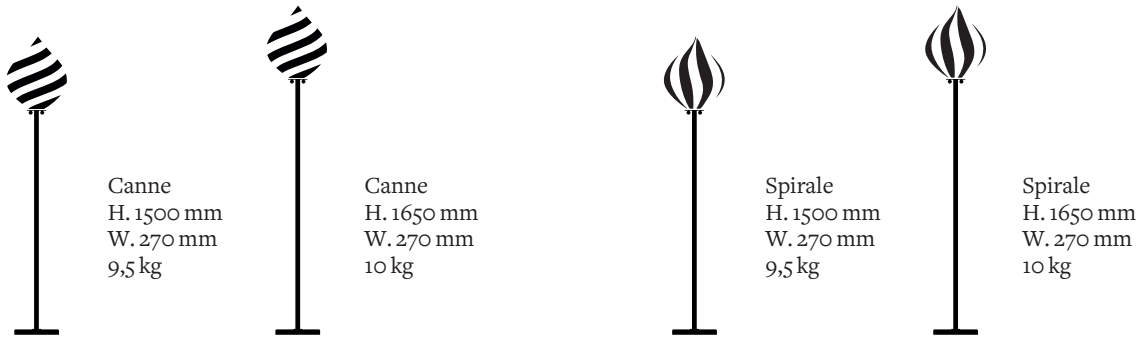

Delivery delays
8 weeks

Materials Fluted brass, mouth blown glass

Available finishes

● Brass	Polished lacquered	Brushed
	Unlacquered polished	
● Nickel	Polished lacquered	Brushed

Available colors
For the glass

Canne:	● Nero Bianco	● Blu	● Rosa Rosso
	● Senape Bianco	● Senape Grigio	● Viola
Spirale:	● Rosa Rosso	● Senape	
	● Verde	● Rosa Blu	

Dimensions

Glass dimensions H. 360 mm
W. 270 mm

Light sources 1 × Led E27 / 4,2 W. 220V **Class 1**
Dimmable option : 1 × Led E27 / 4 W. 220V

Electrical connection options

Power cable:
Black / 210 cm

Visible cable
without switch

Visible cable
with switch