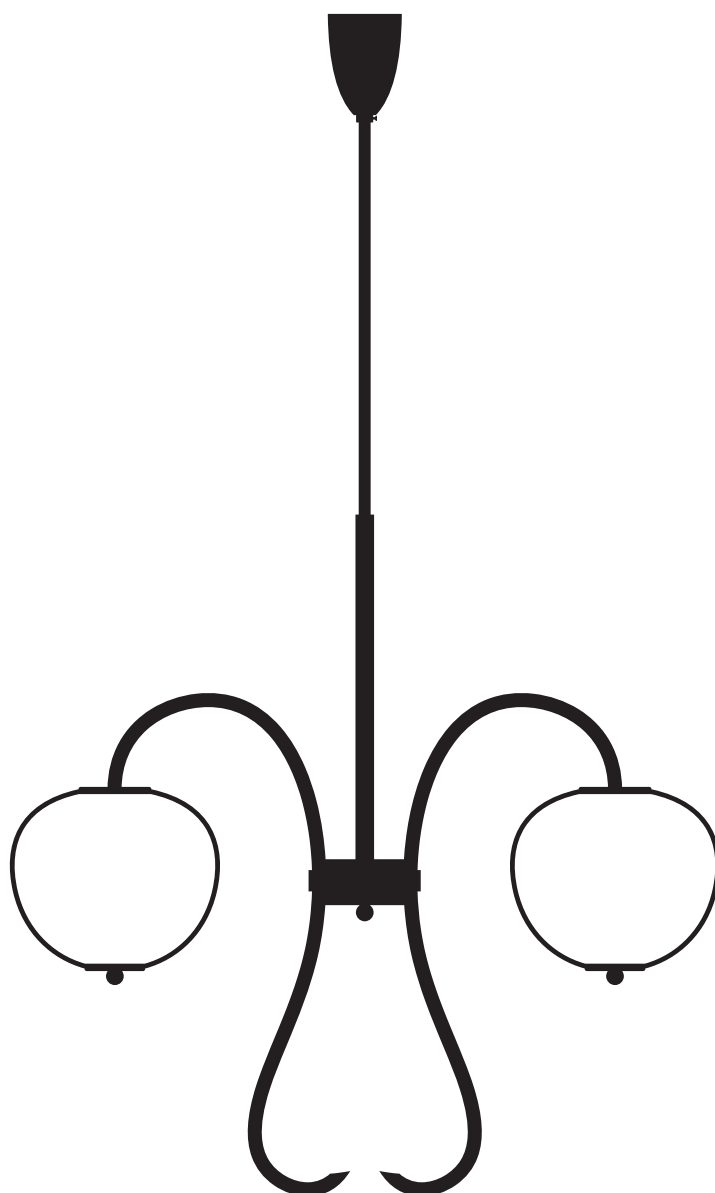

Product
sheet

Delivery delays

8 weeks

Materials

Smooth brass, mouth blown glass sculpted with a diamond saw

Available finishes

 Brass	Polished lacquered Polished unlacquered	Brushed
 Nickel	Polished lacquered	Brushed

Available colors

For the glass

 Enamel Soft White	 Rich Grey	 Opale Grey
 Mustard Yellow	 Soft Rose	 Jade Green

Dimensions

H. 1200 mm
W. 815 mm
15 kg

Glass dimensions

H. 229 mm
W. 262 mm

Light sources

Fixing options

Regular
thread guard

H. 110 mm
Ø. 80 mm

Plate

H. 4 mm
Ø. 150 mm

Reclining
plate

H. 4 mm
Ø. 150 mm