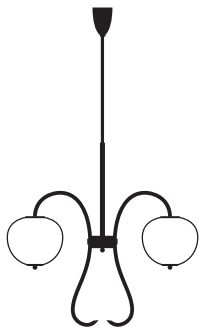

Product
sheet

Delivery delays

8 weeks

Materials

Smooth brass, mouth blown glass sculpted with a diamond saw

Available finishes

 Brass	Polished lacquered Polished unlacquered	Brushed
 Nickel	Polished lacquered	Brushed

Available colors

For the glass

 Enamel Soft White	 Rich Grey	 Opale Grey
 Mustard Yellow	 Soft Rose	 Jade Green

Dimensions

H. 1200 mm
W. 815 mm
15 kg

Glass dimensions

H. 229 mm
W. 262 mm

Light sources

Fixing options

Regular
thread guard

H. 110 mm
Ø. 80 mm

Plate

H. 4 mm
Ø. 150 mm

Reclining
plate

H. 4 mm
Ø. 150 mm