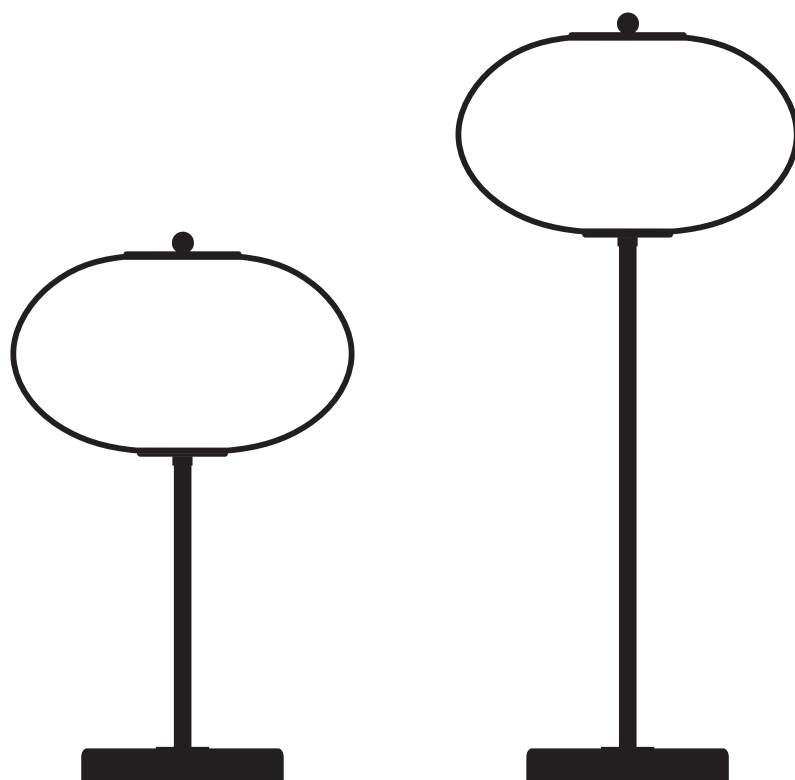

Product
sheet

Delivery delays
8 weeks

Materials Brass base, fluted brass tube, mouth blown glass sculpted with a diamond saw

Available finishes

 Brass	Polished lacquered Polished unlacquered	Brushed
 Nickel	Polished lacquered	Brushed

Available colors
For the glass

 Enamel Soft White	 Rich Grey	 Opale Grey
 Mustard Yellow	 Soft Rose	 Jade Green

Dimensions

H. 500 mm
W. 320 mm
7 kg

H. 700 mm
W. 320 mm
7,2 kg

Glass dimensions H. 190 mm
W. 320 mm

Light sources 1 x Led G9 / 4W. 220V dimmable **Class 1**

Certifications EC declaration of conformity

Notes

- Bulbs are optional
- Additional charges for any changes or special orders
- As our lamps are handcrafted, the dimensions and finishes may vary slightly from one model to another
- As the glasses are mouth blown, the colors may vary slightly from one model to another

Electrical connection options

Power cable:
Noir / 250 cm

Visible cable
without switch

Visible cable
with pushbutton

Visible cable
with switch

Lamp fixed on tray
with invisible cable