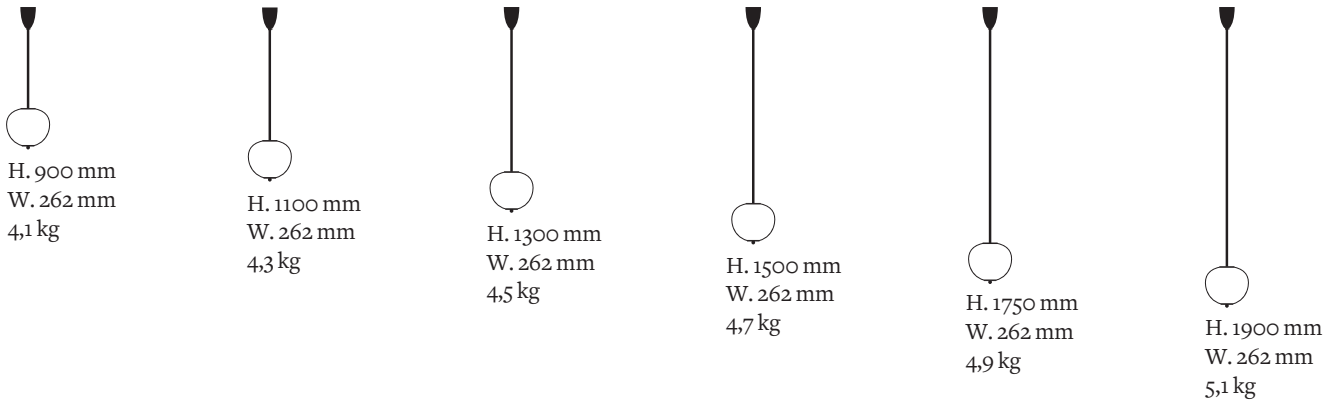

Product
sheet

Delivery delays
8 weeks

Materials Fluted brass, mouth blown glass sculpted with a diamond saw

Available finishes

 Brass	Polished lacquered Polished unlacquered	Brushed
 Nickel	Polished lacquered	Brushed

Available colors
For the glass

 Enamel Soft White	 Rich Grey	 Opale Grey
 Mustard Yellow	 Soft Rose	 Jade Green

Dimensions

Glass dimensions H. 229 mm
W. 262 mm

Light sources 1 x Led G9 / 5W. 220V **Class 1**

Fixing options

Regular thread guard

H. 110 mm
Ø. 80 mm

Plate

H. 4 mm
Ø. 150 mm

Reclining plate

H. 4 mm
Ø. 150 mm