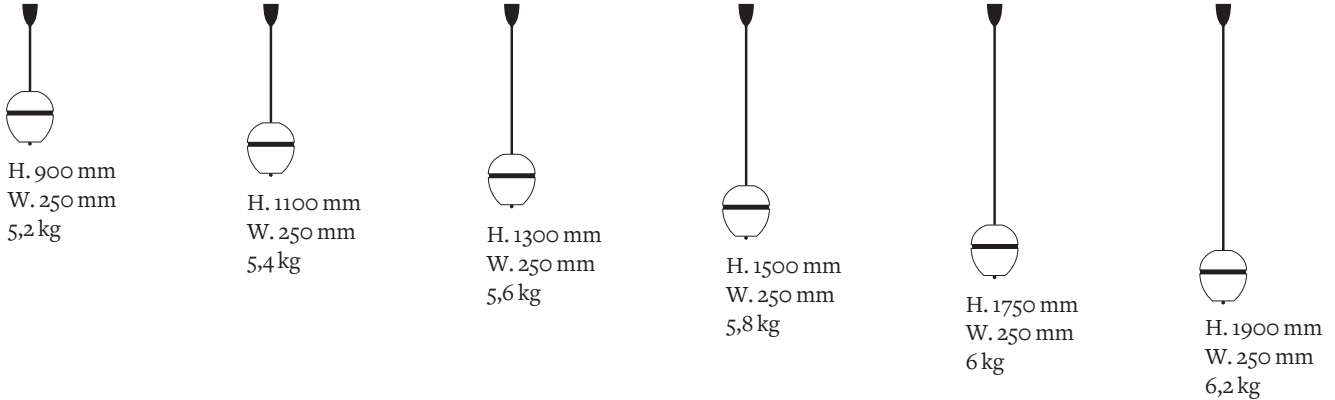

Product  
sheet

**Delivery delays**  
8 weeks

**Materials** Fluted brass, mouth blown glass sculpted with a diamond saw

**Available finishes**

 Brass	Polished lacquered Polished unlacquered	Brushed
 Nickel	Polished lacquered	Brushed

**Available color**  
For the glass  Enamel Soft White

**Dimensions**

**Glass dimensions** H. 270 mm  
W. 250 mm

**Light sources** 1 x Led G9 / 5W. 220V **Class 1**

**Certifications** EC declaration of conformity

**Fixing options**

Regular thread guard

H. 110 mm  
Ø. 80 mm

Plate

H. 4 mm  
Ø. 150 mm

Reclining plate

H. 4 mm  
Ø. 150 mm