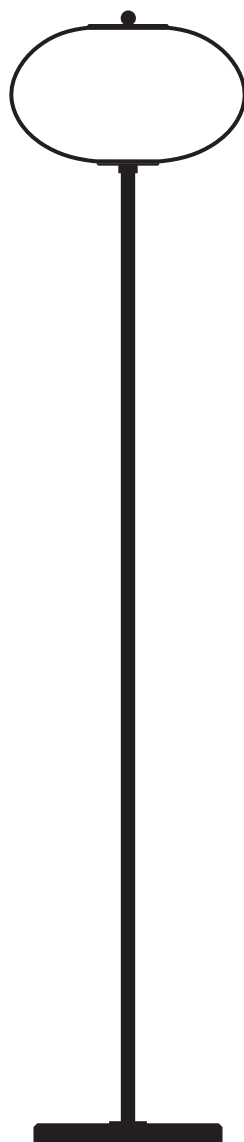

Product
sheet

Delivery delays
8 weeks

Materials Brass base, fluted brass tube, mouth blown glass sculpted with a diamond saw

Available finishes

| | | |
|----------|----------------------|---------|
| ● Brass | Polished lacquered | Brushed |
| | Polished unlacquered | |
| ● Nickel | Polished lacquered | Brushed |

Available colors
For the glass

| | | |
|---------------------|-------------|--------------|
| ● Enamel Soft White | ● Rich Grey | ● Opale Grey |
| ● Mustard Yellow | ● Soft Rose | ● Jade Green |

Dimensions

H. 1400 mm
W. 320 mm
8 kg

H. 1500 mm
W. 320 mm
8,1 kg

H. 1600 mm
W. 320 mm
8,2 kg

Glass dimensions H. 190 mm
W. 320 mm

Light sources 1 x Led G9 / 4W. 220V dimmable **Class 1**

Certifications EC declaration of conformity