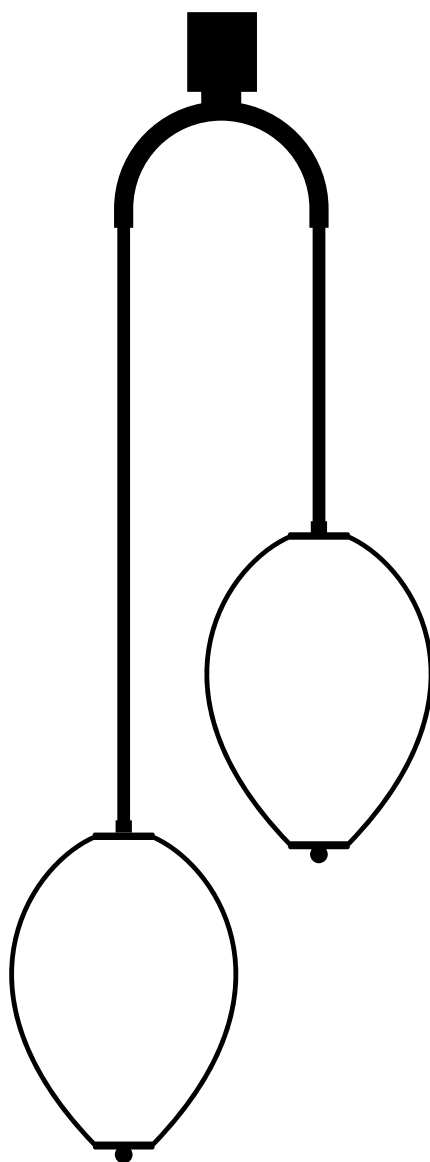

Product
sheet