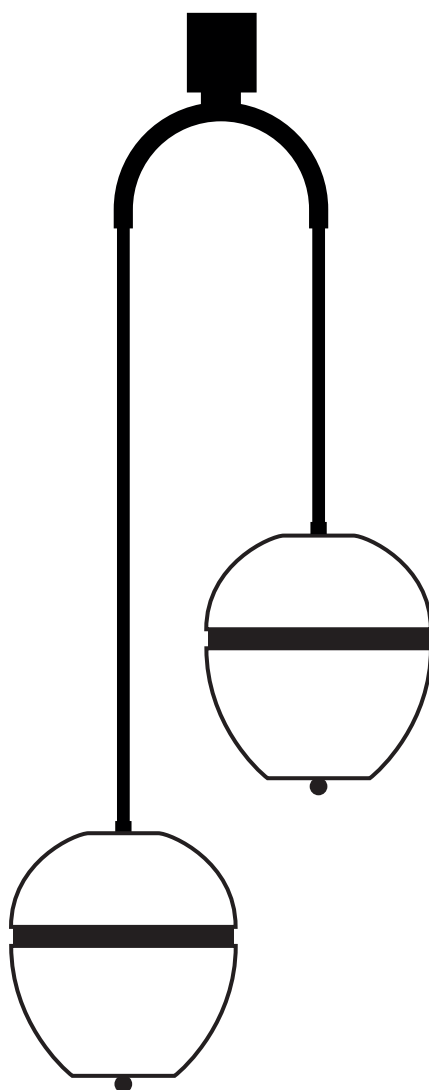

Product
sheet

Delivery delays

8 weeks

Materials

Fluted brass, mouth blown glass sculpted with a diamond saw

Available finishes

<p>● Brass</p> <p>● Nickel</p>	<p>Polished lacquered Polished unlacquered</p> <p>Polished lacquered</p>	<p>Brushed</p> <p>Brushed</p>
--------------------------------	--	-------------------------------

Available color

For the glass

● Enamel Soft White

Dimensions

H. 1120 mm
W. 433 mm
8,5 kg

Glass dimensions

H. 270 mm
W. 250 mm

Light sources

Thread guard dimensions

H. 80 mm
Ø. 70 mm