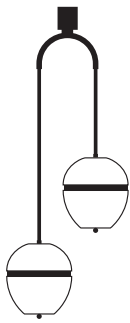

Product
sheet

Delivery delays

8 weeks

Materials

Fluted brass, mouth blown glass sculpted with a diamond saw

Available finishes

<p>● Brass</p> <p>● Nickel</p>	<p>Polished lacquered Polished unlacquered</p> <p>Polished lacquered</p>	<p>Brushed</p> <p>Brushed</p>
--------------------------------	--	-------------------------------

Available color

For the glass

● Enamel Soft White

Dimensions

H. 1120 mm
W. 433 mm
8,5 kg

Glass dimensions

H. 270 mm
W. 250 mm

Light sources

Thread guard dimensions

H. 80 mm
Ø. 70 mm