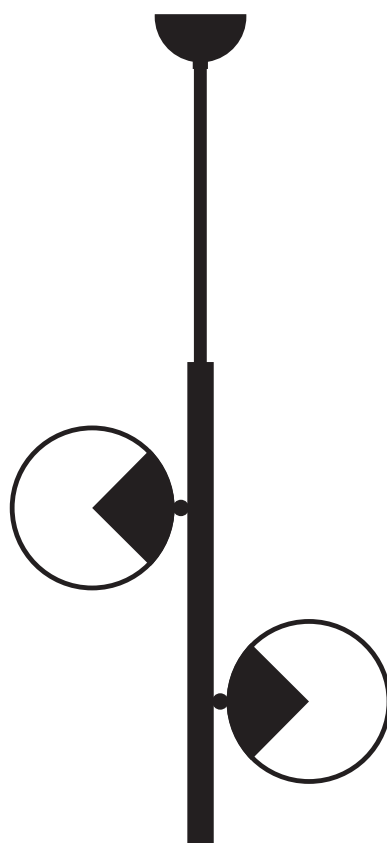

Product
sheet

Delivery delays
6 to 8 weeks

Materials

Smooth brass tubes, glossy mouth blown glass

Available finishes

 Brass	Polished lacquered Polished unlacquered	Brushed
 Nickel	Polished lacquered	Brushed
 Matte black tube + brass		
 Matte black tube + nickel		

Available colors

For cupolas

 Pistachio	 Pink	 Lemon
 Sky blue	 Night blue	

Dimensions

H. 900 mm
W. 510 mm
4 kg

H. 1100 mm
W. 510 mm
4,3 kg

H. 1300 mm
W. 510 mm
4,4 kg

H. 1500 mm
W. 510 mm
4,5 kg

Diameter of glass spheres

220 mm

Light sources

2 x Led G9 / 5W. 220V

Class 1

Certifications

EC declaration of conformity

Notes

Fixing options

Regular thread guard

H. 120 mm
Ø. 50 mm

Plate

H. 4 mm
Ø. 150 mm

Reclining plate

H. 4 mm
Ø. 150 mm