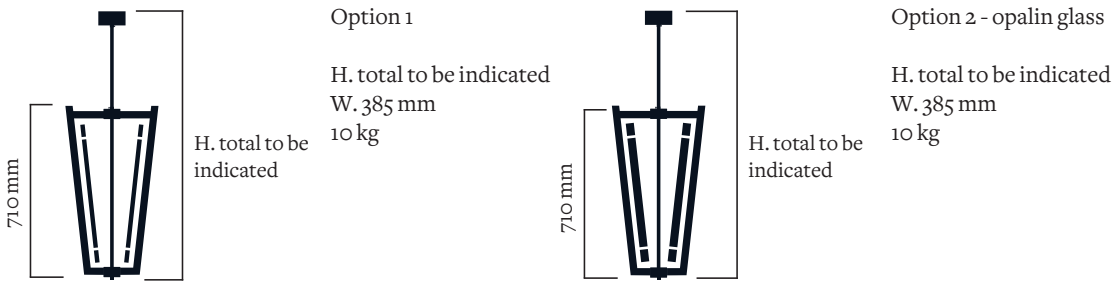

Product
sheet

Delivery delays

6 to 8 weeks

Materials

Smooth brass, glass

Available finishes

 Brass	Polished lacquered Polished unlacquered	Brushed
 Nickel	Polished lacquered	Brushed

Dimensions

Light sources

6 × Tube LED T8 / 8W. 220V

Class 1

Certifications

EC declaration of conformity

Notes

- Option 1 : led tube only
- Option 2 : led tube lined with an opalin glass tube (for a softer light)
- LED tubes are provided
- Additional charges for any changes or special orders
- As our lamps are handcrafted, the dimensions and finishes may vary slightly from one model to another