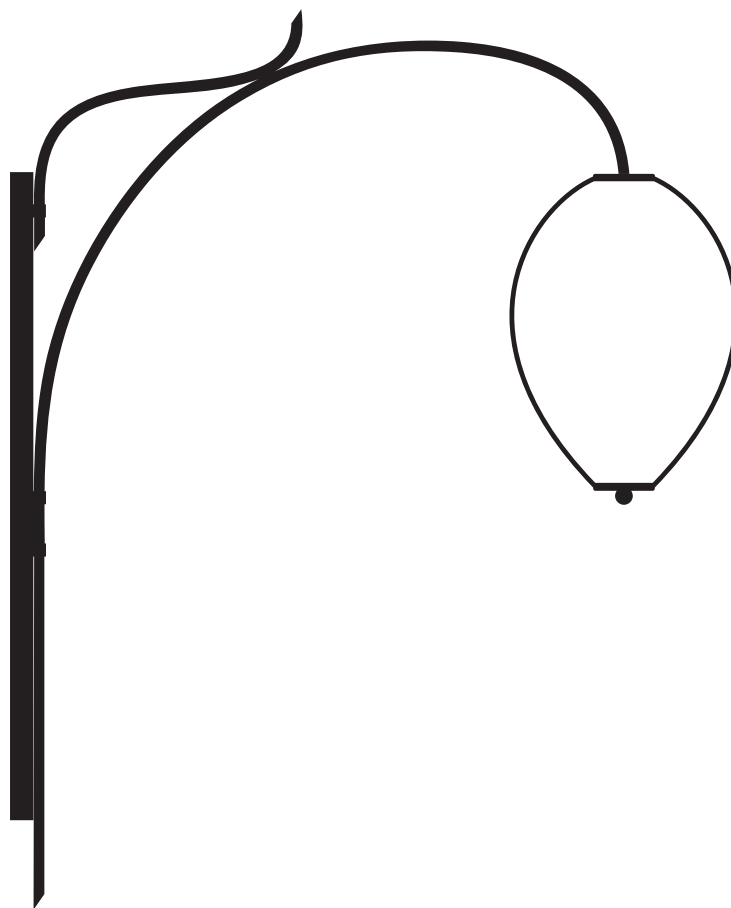

Product
sheet