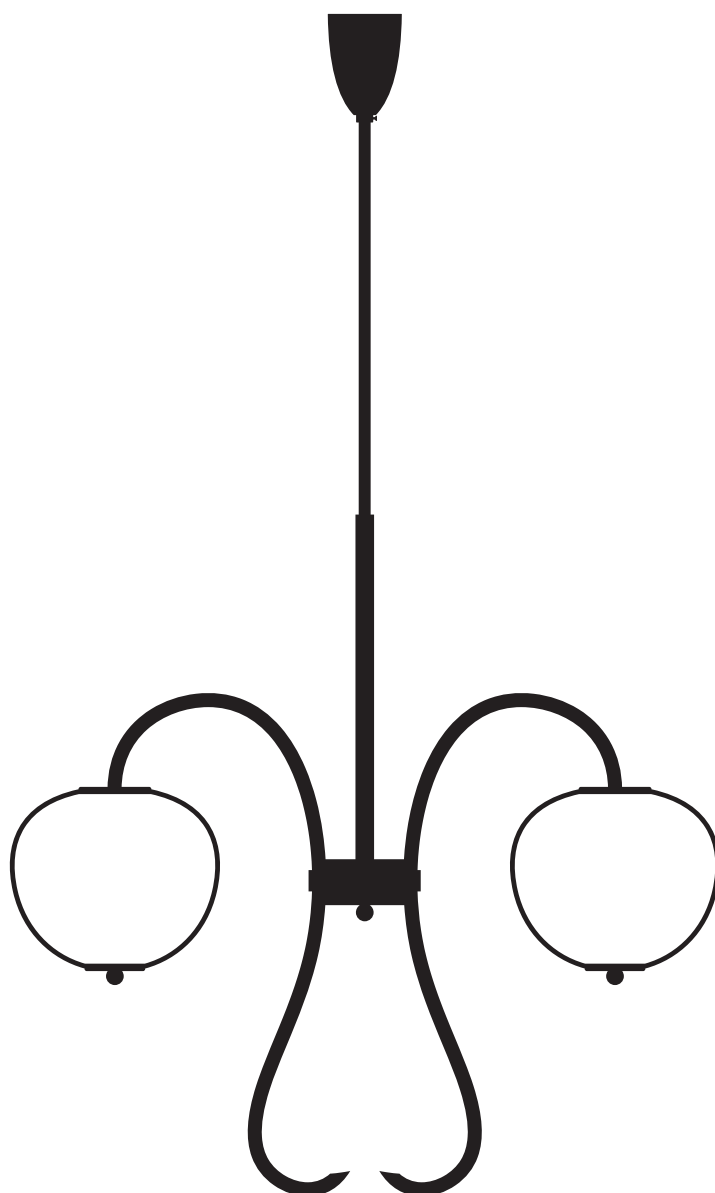

Product  
sheet

**Delivery delays**

12 to 14 weeks

**Materials**

Brass

Brass tube

Mouth blown glass  
sculpted with diamond saw

**Available finishes**

Lacquered polished  
brass (retains its  
golden appearance)

Unlacquered polished brass  
(acquire the matte patina of  
antique brass over time)

**Available colors**

For the glass

Enamel Soft White

Rich Grey

Opale Grey

Mustard Yellow

Soft Rose

Jade Green

**Dimensions**

H. 1200 mm  
W. 815 mm  
15 kg

**Glasses dimensions**

H. 229 mm  
W. 262 mm

**Fixing options**

Regular  
thread guard

H. 110 mm  
Ø. 80 mm

Plate

H. 4 mm  
Ø. 150 mm

Reclining  
plate

H. 4 mm  
Ø. 150 mm