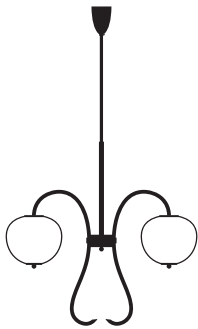

Product  
sheet

**Delivery delays**

12 to 14 weeks

**Materials**

Brass

Brass tube

Mouth blown glass  
sculpted with diamond saw

**Available finishes**

Opale Grey

Mustard Yellow

Soft Rose

Jade Green

**Dimensions**

H. 1200 mm  
W. 815 mm  
15 kg

**Glasses dimensions**

H. 229 mm  
W. 262 mm

**Light sources**

3 × Led G9 / 5W. 220V

**Class 1**

**Certifications**

EC declaration of conformity

**Notes**

- Bulbs are optional
- Additional charges for any changes or special orders
- As our lamps are handcrafted, the dimensions and finishes may vary slightly from one model to another
- As the glasses are mouth blown, the colors may vary slightly from one model to another

**Fixing options**

Regular  
thread guard

H. 110 mm  
Ø. 80 mm

Plate

H. 4 mm  
Ø. 150 mm

Reclining  
plate

H. 4 mm  
Ø. 150 mm