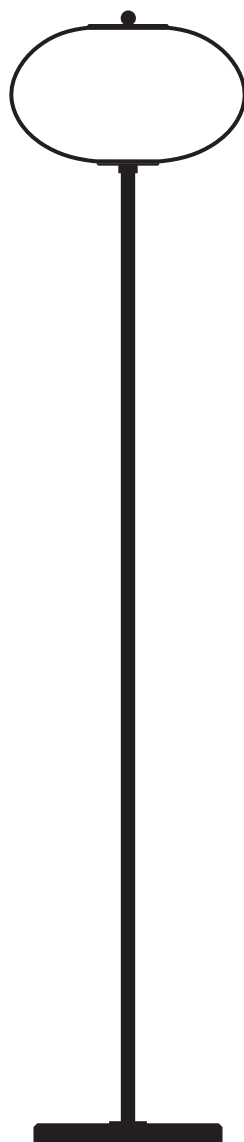

Product
sheet

Delivery delays
12 to 14 weeks

Materials

Brass

Fluted brass tubes

Mouth blown glass
sculpted with diamond saw

Available finishes

Lacquered polished
brass (retains its
golden appearance)

Unlacquered polished brass
(acquire the matte patina of
antique brass over time)

Available colors
For the glass

Enamel Soft White

Rich Grey

Opale Grey

Mustard Yellow

Soft Rose

Jade Green

Dimensions

H. 1400 mm
W. 320 mm
8 kg

H. 1500 mm
W. 320 mm
8,1 kg

H. 1600 mm
W. 320 mm
8,2 kg

Glass dimensions

H. 190 mm
W. 320 mm

Light sources

1 x Led G9 / 2W. 220V dimmable