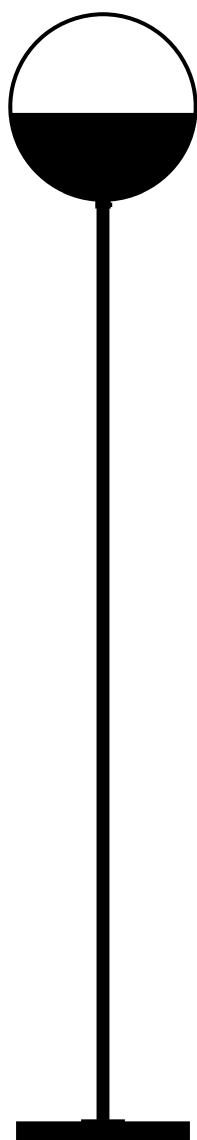

Product
sheet

Version 2

Delivery delays
8 weeks

Materials

Brass base
 Fluted brass tube
 Mouth blown glass

Available finishes

Lacquered polished brass (retains its golden appearance)
 Unlacquered polished brass (acquire the matte patina of antique brass over time)

Available colors
For the tube

Brass

Dimensions

H. 1400 mm
W. 250 mm
6 kg

H. 1500 mm
W. 250 mm
6,1 kg

H. 1600 mm
W. 250 mm
6,2 kg

Diameter of the glass sphere

250 mm