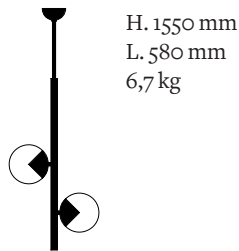

Available colors
For the tube

 Dark grey  Brass

Available colors
For cupolas

 Pistachio  Pink  Lemon
 Sky blue  Night blue

Dimensions

Diameter of glass spheres 250 mm

Light sources 2 x Led G9 / 5W. 220V **Class 1**
Dimmable option : 2 x Led G9 / 2W. 220V

Fixing options

Regular thread guard

H. 160 mm
Ø. 75 mm

Plate

H. 4 mm
Ø. 180 mm

Reclining plate

H. 4 mm
Ø. 180 mm