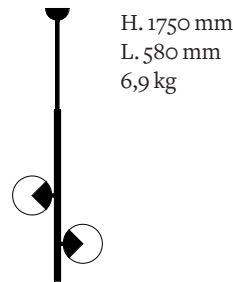

Available colors
For the tube

 Dark grey  Brass

Available colors
For cupolas

 Pistachio  Pink  Lemon
 Sky blue  Night blue

Dimensions

Diameter of glass spheres 250 mm

Light sources 2 x Led G9 / 5W. 220V **Class 1**
Dimmable option : 2 x Led G9 / 2W. 220V

Fixing options

Regular thread guard

H. 160 mm
Ø. 75 mm

Plate

H. 4 mm
Ø. 180 mm

Reclining plate

H. 4 mm
Ø. 180 mm