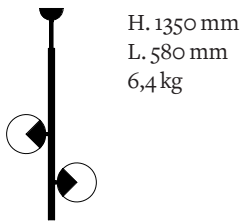

Available colors
For the tube

 Dark grey  Brass

Available colors
For cupolas

 Pistachio  Pink  Lemon
 Sky blue  Night blue

Dimensions

Diameter of glass spheres 250 mm

Light sources 2 x Led G9 / 5W. 220V **Class 1**
Dimmable option : 2 x Led G9 / 2W. 220V

Fixing options

Regular thread guard

H. 160 mm
Ø. 75 mm

Plate

H. 4 mm
Ø. 180 mm

Reclining plate

H. 4 mm
Ø. 180 mm