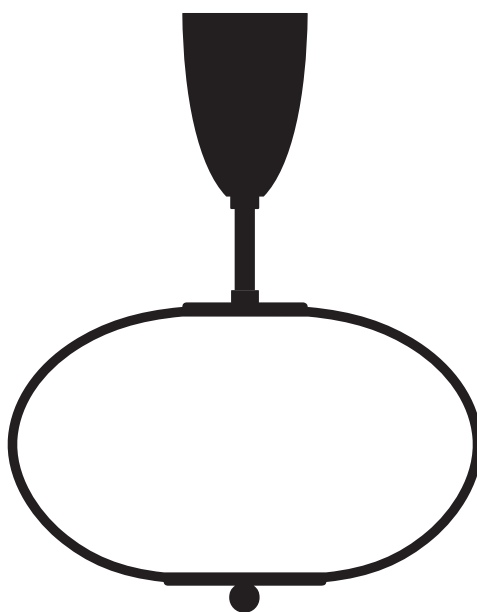

Product
sheet

Delivery delays
12 to 14 weeks

Matériaux

 Brass
  Fluted brass tube
  Mouth blown glass sculpted with diamond saw

Available finishes

 Lacquered polished brass (retains its golden appearance)
  Unlacquered polished brass (acquire the matte patina of antique brass over time)

Available colors
For the glass

 Enamel Soft White
  Rich Grey
  Opale Grey
 Mustard Yellow
  Soft Rose
  Jade Green

Dimensions

H. 400 mm
W. 320 mm
4,7 kg

Glass dimensions

H. 190 mm
W. 320 mm

Light sources

1 × Led G9 / 5W. 220V

Thread guard dimensions

H. 110 mm
Ø. 80 mm