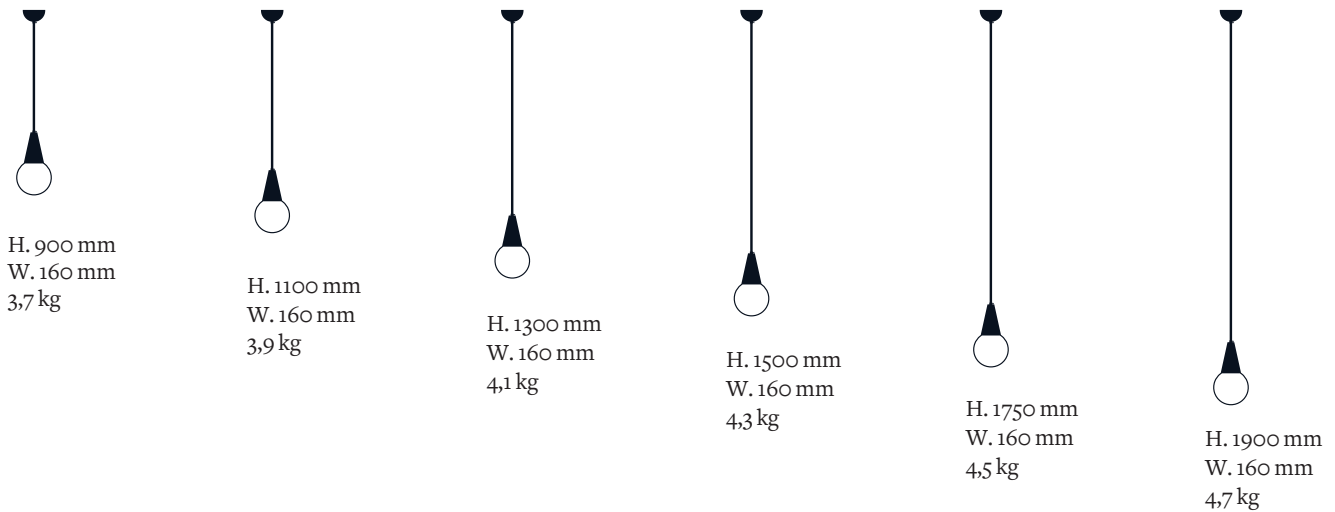

Product
sheet

Delivery delays
6 to 8 weeks

Materials Smooth brass, mouth blown glass

Available finishes

 Brass	Polished lacquered Polished unlacquered	Brushed
 Nickel	Polished lacquered	Brushed

Available color
For the central tube

 Black	 Red wine	 Papyrus
 Mustard yellow	 Green pine	

Dimensions

Sphere diameter 160 mm

Light source 1 x Led G9 / 5W. 220V **Class 1**

Certifications EC declaration of conformity

Notes

- Bulb is not provided
- Additional charges for any changes or special orders
- As our lamps are handcrafted, the dimensions and finishes may vary slightly from one model to another.

Fixing options

Regular thread guard

H. 53 mm
Ø. 100 mm

Plate

H. 4 mm
Ø. 150 mm

Reclining plate

H. 4 mm
Ø. 150 mm